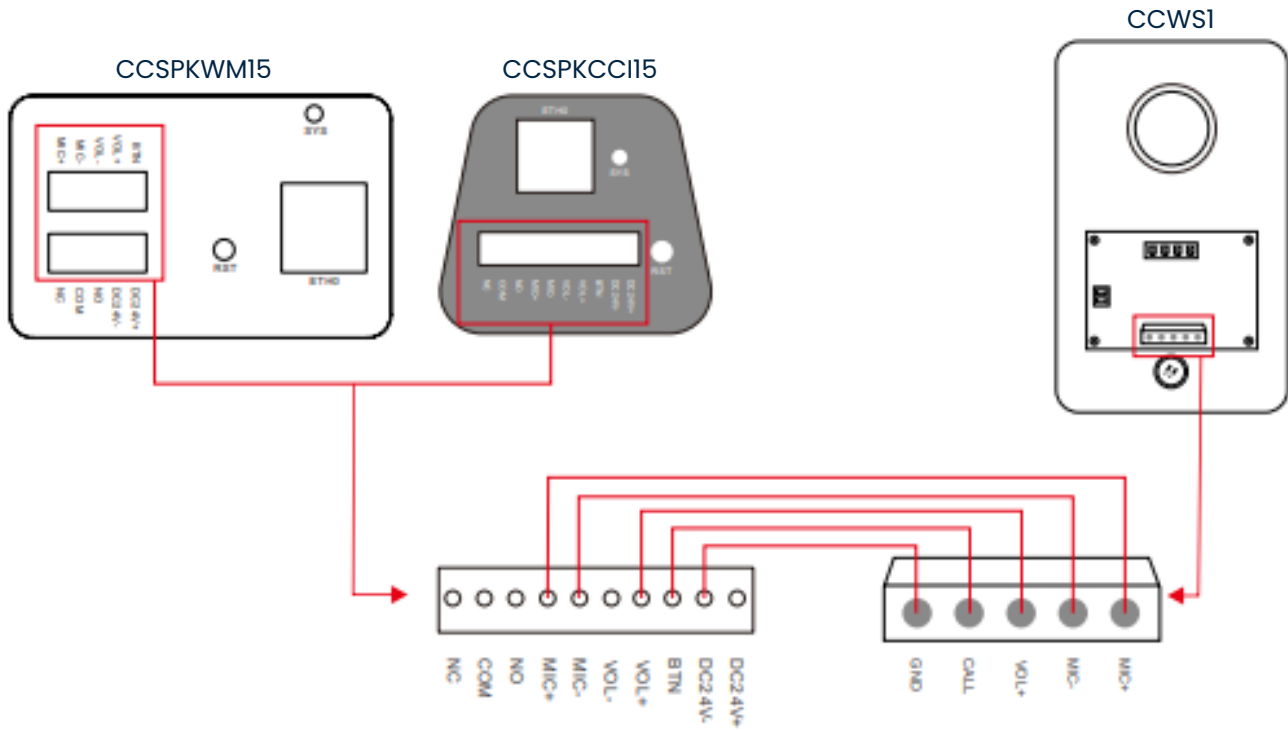

Connections

Specifications

Mounting:	Standard single gang or flush mount
Light Color:	Blue
Weight:	1.1lbs
Dimensions:	4.5" x 2.95" x 1.1"
Operating Temperature:	-4°F to 122°F