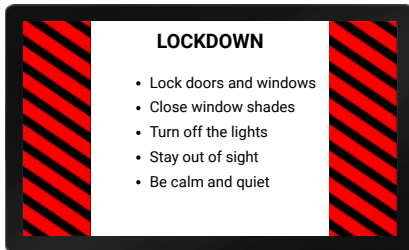

Campus Cast

Smarter Displays. Timely Messages. Always On.

Visual Events can be displayed on these devices.

Display	
Display Dimensions:	15.6" (CDD2S) / 21.5" (CDD2L) LCD Screen
Resolution:	1920x1080
Max Brightness:	300 nits (CDD2S) / 500 nits (CDD2L)
Viewing Angle:	89/89/89/89
Contrast:	700CR (CDD2S) / 1000CR (CDD2L)
Player	
Input:	1x HDMI Input
Optional:	R Series player Storage: Micro-SD Card* 1x USB 2.0* 3.5mm Analog/Digital Audio Out*
Network	
RJ45:	RJ45 Ethernet
Optional:	Wi-Fi, dual band 2.5Ghz & 5Ghz 802.11ac*
Power	
Connector:	Micro Molex (CDD2S) / Molex Micro-Fit Jr. (CDD2L)
Included Adapter:	Power DC 12V 2A (CDD2S) / DC 12V 3A (CDD2L)
PoE:	PoE+ 802.3at (30W) (CDD2S) / (PoE++) 802.3bt (CDD2L)

Clock With a Purpose

- Stay on schedule with a sleek and customizable clock interface.
- Can be viewed as Analog and Digital.

Digital Signage Display

- Showcase important information, promotions, and announcements in vibrant detail.
- Tailor content to specific times of the day or events.