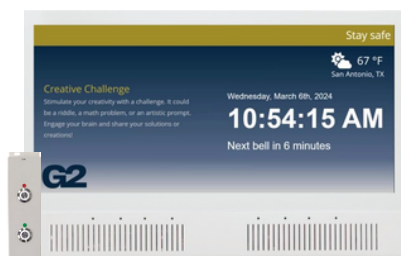

Clocks and Visual Displays

Reliable time displays that keep you on schedule and alert you visually when it matters most.

With Two-Way Communication

DIA - CDD1

Featuring a 23.8" HD screen, 20W speakers, microphone, and flashers, this all-in-one unit displays time, weather, schedules, logos, scrollable text, daily announcements, and even Visual Events!

IP Speaker with LCD Screen - CIPSPKMDC

With built-in speaker and microphone, operators can communicate instantly, while the LCD display shows real-time info, eliminates separate clocks, and shows emergency alerts when needed.

Visual Display Only

CampusCast - CDD2L / CDD2S

CampusCast devices are perfect replacements for standard analog clocks in classrooms, offices, and cafeterias—delivering Visual Events anywhere they're installed. Ideal for any market, they can go anywhere inside your building!